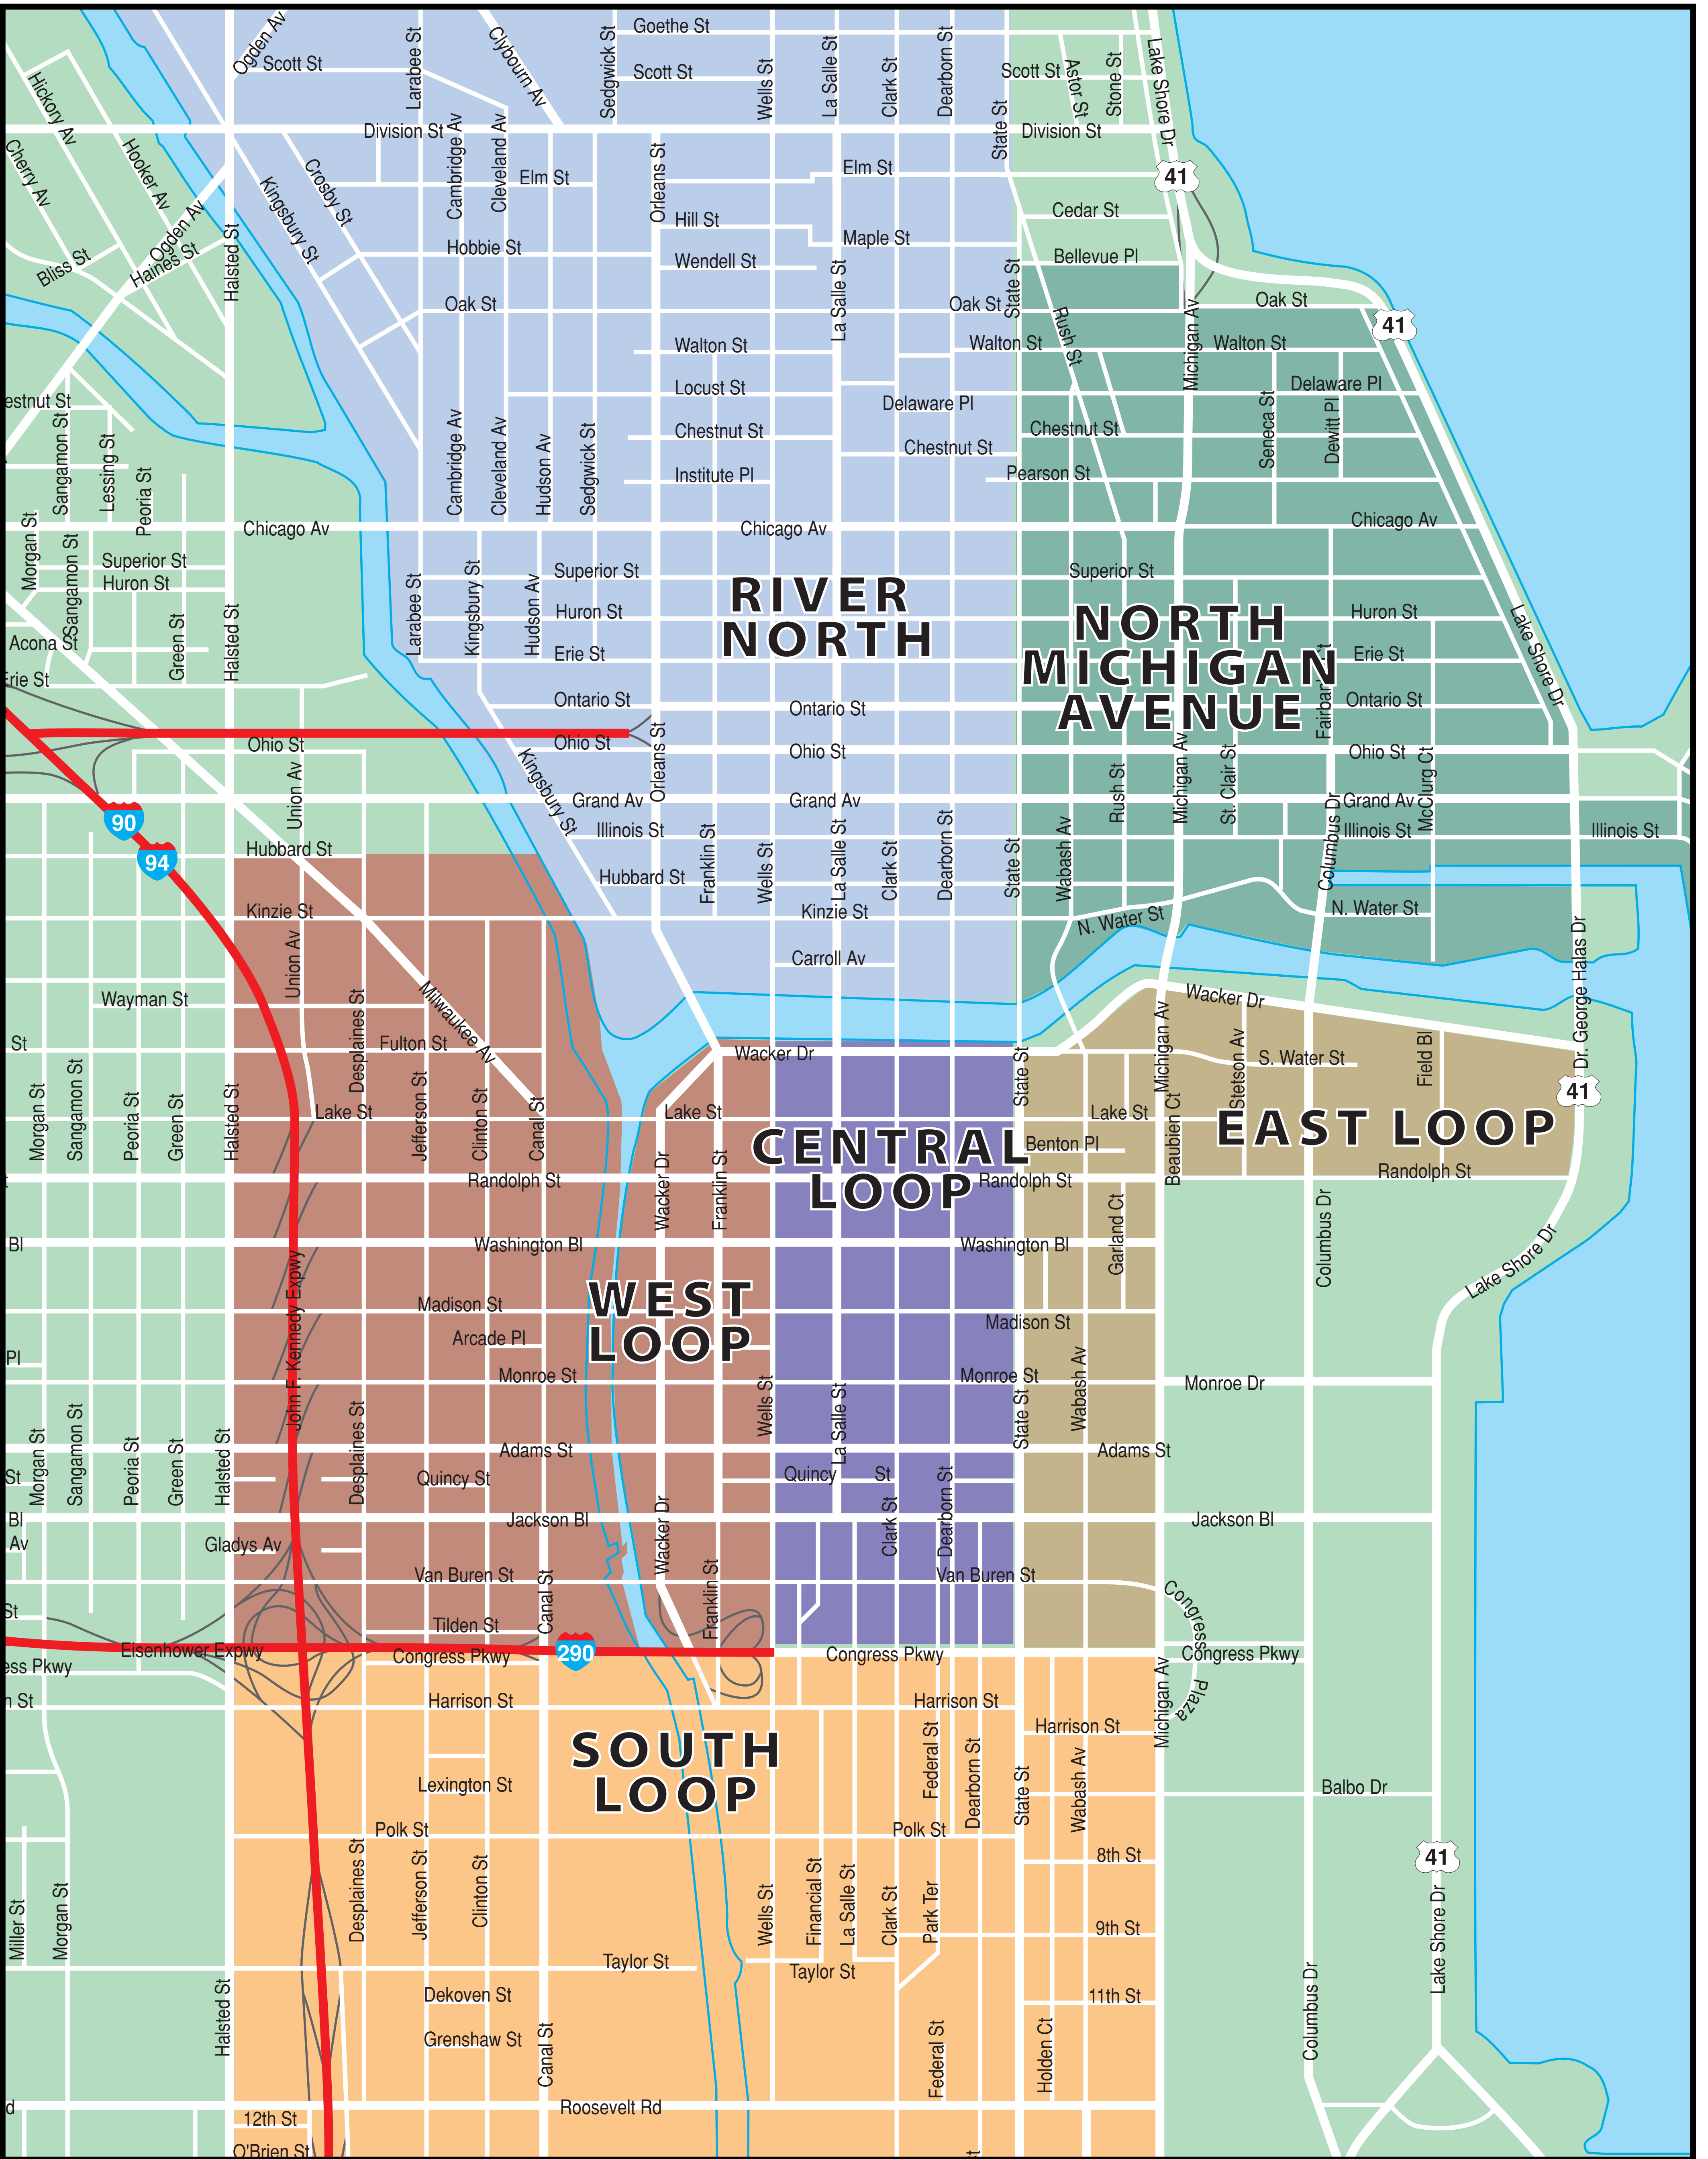

OAK

EAST LAKE SHORE DRIVE

LAKE MICHIGAN

WALTON

THE FOUR SEASONS

THE 900 SHOPS/
BLOOMING-DALES

DRAKE HOTEL

WESTIN HOTEL

TRIBUNE TOWER

ILLINOIS

NBC TOWER

EAST NORTH WATER

HUBBARD

WRIGLEY BLDG.

TRUMP TOWER

CHICAGO RIVER

HOTEL 71

HYATT REGENCY

HYATT REGENCY

SWISSOTEL

SOUTH WATER

WIT HOTEL

HARD ROCK HOTEL
HOTEL MONACO

FAIRMONT HOTEL

**RIVER
NORTH**

**NORTH
MICHIGAN
AVENUE**

**CENTRAL
LOOP**

**EAST
LOOP**

**WEST
LOOP**

**SOUTH
LOOP**